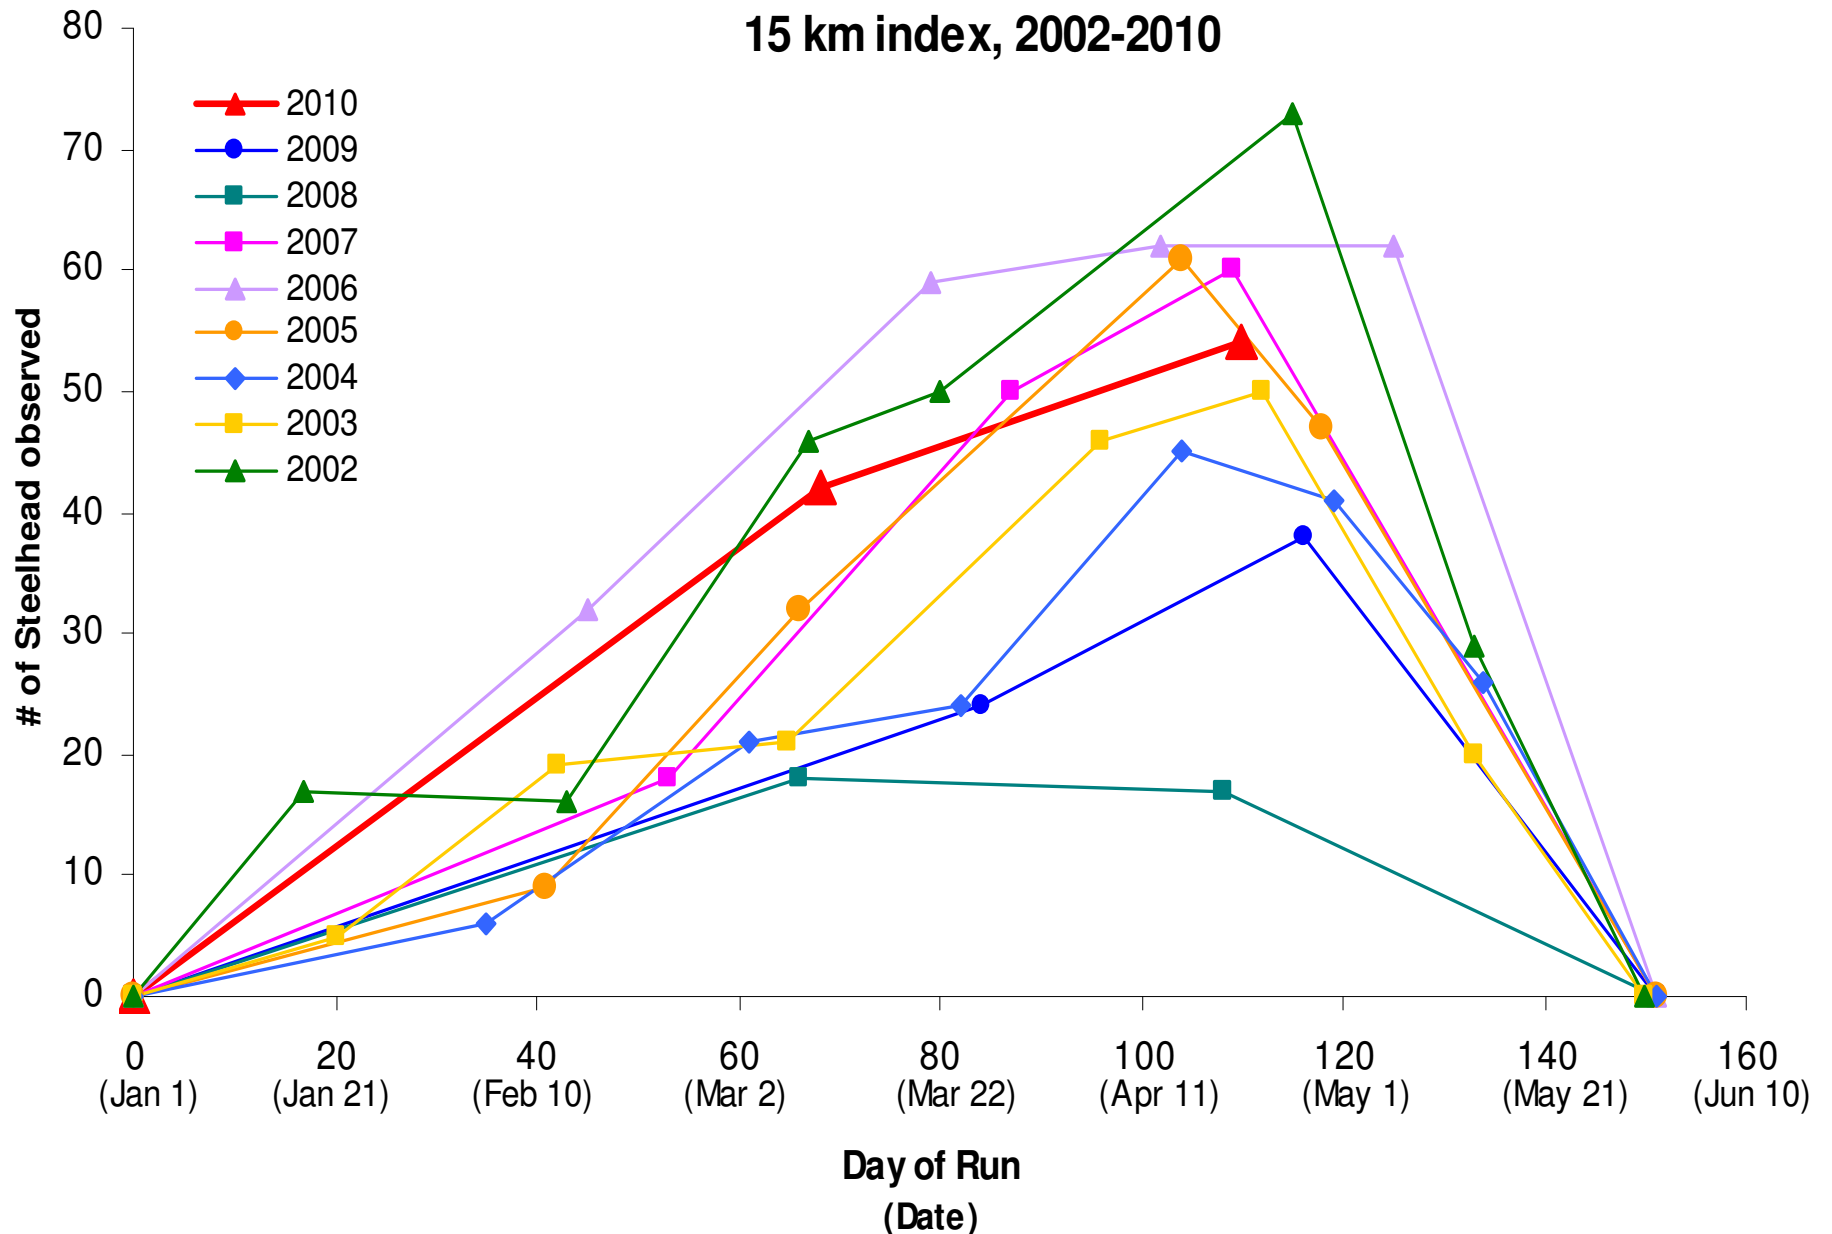

Englishman River Winter Steelhead Snorkel Survey Counts 15 km index, 2002-2010

ENGLISHMAN RIVER WINTER STEELHEAD (1982-2010)

Snorkel Counts (steelhead/km)